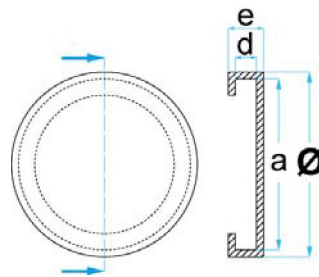

Geschikt voor:
CASCOS
Ø = 138 mm
a = 130 mm
d = 8 mm
e = 21 mm
0,26 kg
€ 13,05