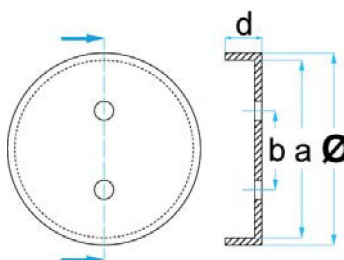

Geschikt voor:

LAUNCH / TWIN BUSCH

Ø = 120 mm

a = 108 mm

b = 69 mm

d = 32 mm

0,30 kg

€ 14,80