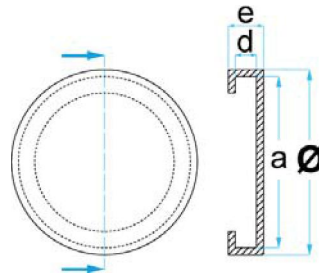

Geschikt voor:
AGM / CORGHI / FOG
Ø = 139 mm
a = 130 mm
d = 8 mm
e = 28 mm
0,30 kg
€ 14,80